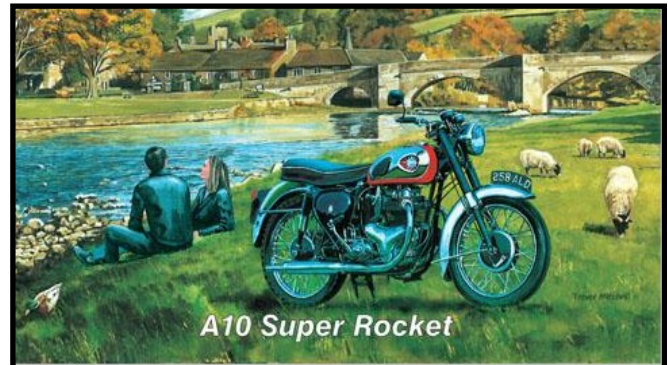

'2022 BSAOC of SA Annual Rally'

Berri SA

28th to 30th Oct 2022

Come and join us for our '30th Anniversary Rally' on the picturesque banks of the Murray River.

'A weekend of fun, friends and BSA's'

Rally HQ